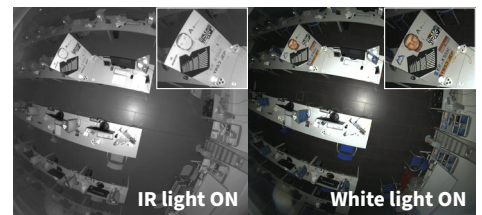

Welcome to the Next Dimension!

MOBOTIX 7 – Hemispheric

Available model variants
Q71 | c71 Indoor

- **IR and white light** in one hemispherical camera
- **Automatic day/night switching**
- **Budget-friendly** – 360° all-round vision with a single camera
- **Robust:** with vandalism-proof aluminum housing
- **Integrated Audio function** delivering direct communication
- **Intelligence:** supports video analytics with camera apps
- **Made in Germany** enabling optimum cybersecurity

Find out more at
www.mobotix.com

MOBOTIX
Beyond Human Vision

MOBOTIX 7 – Hemispheric

Technical Data

Q71/c71 – all-round view has never been more complete

When it comes to providing a 360° all-round view by day and night, MOBOTIX hemispheric camera technology is so compact, so complete and so versatile as never before. **A 4K UHD resolution** and WDR ensure **brilliant image quality and impressive details**. The audio function completes the range of features offered by these powerful pieces of equipment. Everything is well protected in the robust aluminum housing for discreet and reliable use.

IR and white light – the Q71 makes the night colorful!

For the first time, **day and night sensors, infrared and LED white light** are combined in a single hemispherical camera. This means that the Q71 delivers brilliant images around the clock – and thanks to the LED, **even the night can be viewed in spectacular color!**